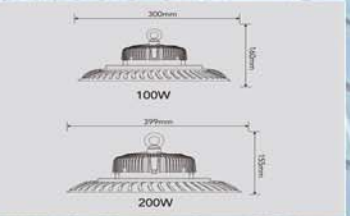

木林森照明(MLS)
Stock Code: 002745

LED T5 TUBE

LED T8 TUBE

LED TRACK LIGHT APPLICATION

Options:
Choice of MR16 or GU10

LED HIGH BAY APPLICATION

LED FLOOD LIGHT APPLICATION

Singapore Sole Distributor: LED LIGHTING PTE LTD