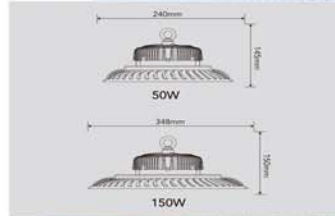

木林森照明(MLS)
Stock Code: 002745

LED T5 TUBE

LED T8 TUBE

LED TRACK LIGHT APPLICATION

Options:
Choice of MR16 or GU10

LED HIGH BAY APPLICATION

LED FLOOD LIGHT APPLICATION

Singapore Sole Distributor: LED LIGHTING PTE LTD