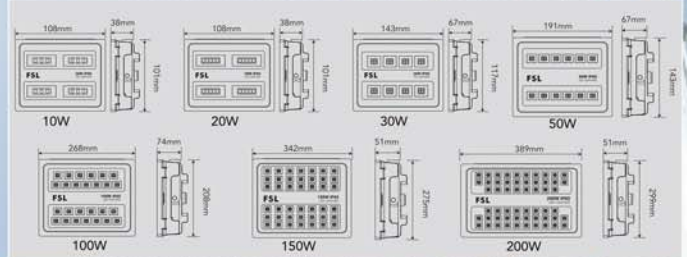

木林森照明(MLS)
Stock Code: 002745

LED T5 TUBE

LED T8 TUBE

LED TRACK LIGHT APPLICATION

Options:
Choice of MR16 or GU10

LED HIGH BAY APPLICATION

LED FLOOD LIGHT APPLICATION

Singapore Sole Distributor: LED LIGHTING PTE LTD