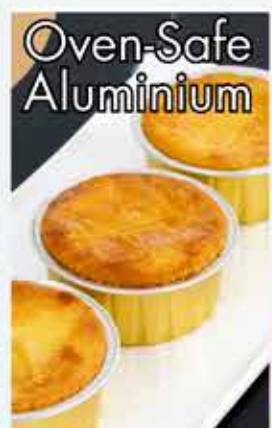

Flagship retail outlet at 538 Geylang Rd, SG